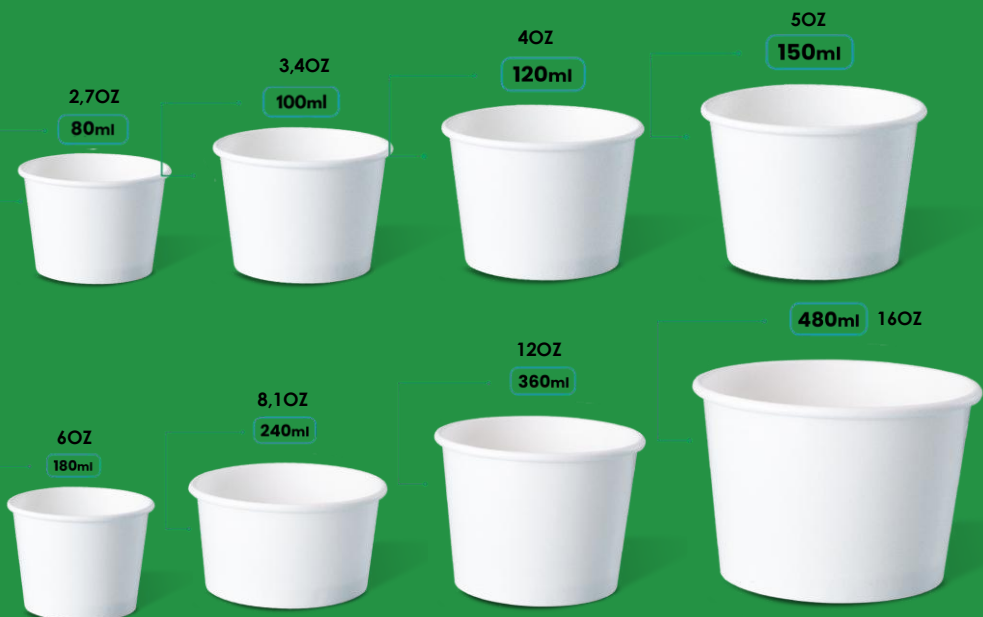

Paper Bowl

Technical information

- For hot and cold portions
- Ideal for carrying soups, gelatos, portions and ice cream.
- No plastic is used in its composition
- We can customize it with your brand
- Our sales team can help you develop your project with your brand!