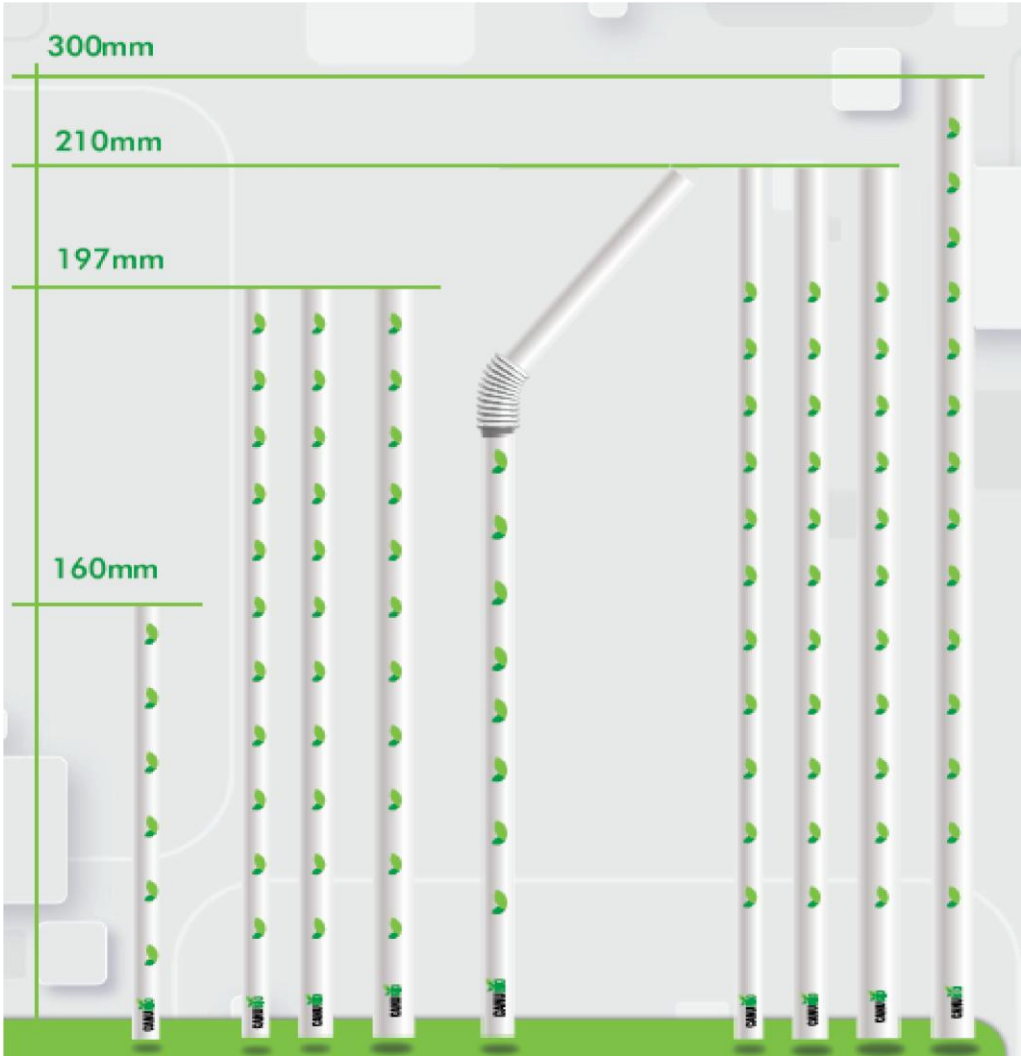

Paper straws

Technical information

Shipping boxes	34 x 27 x 47 cm (1,33 x 1,06 x 47in)	Weight
6mm (0,23in) straws	2.000 units	3,68kg (8,1lbs)
8mm (0,31in) straws	1.500 units	3,07kg (6,76lbs)
10mm (0,39in) straws	1.000 units	3,144kg (6,92lbs)